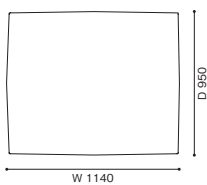

249-70 オットマン