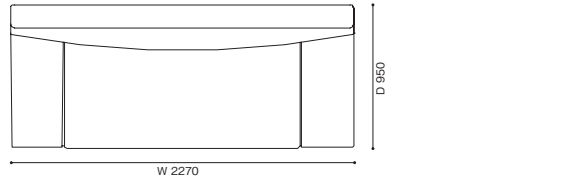

249-11 / 12 2人掛 右片アーム左サイドテーブル付 / 左片アーム右サイドテーブル付